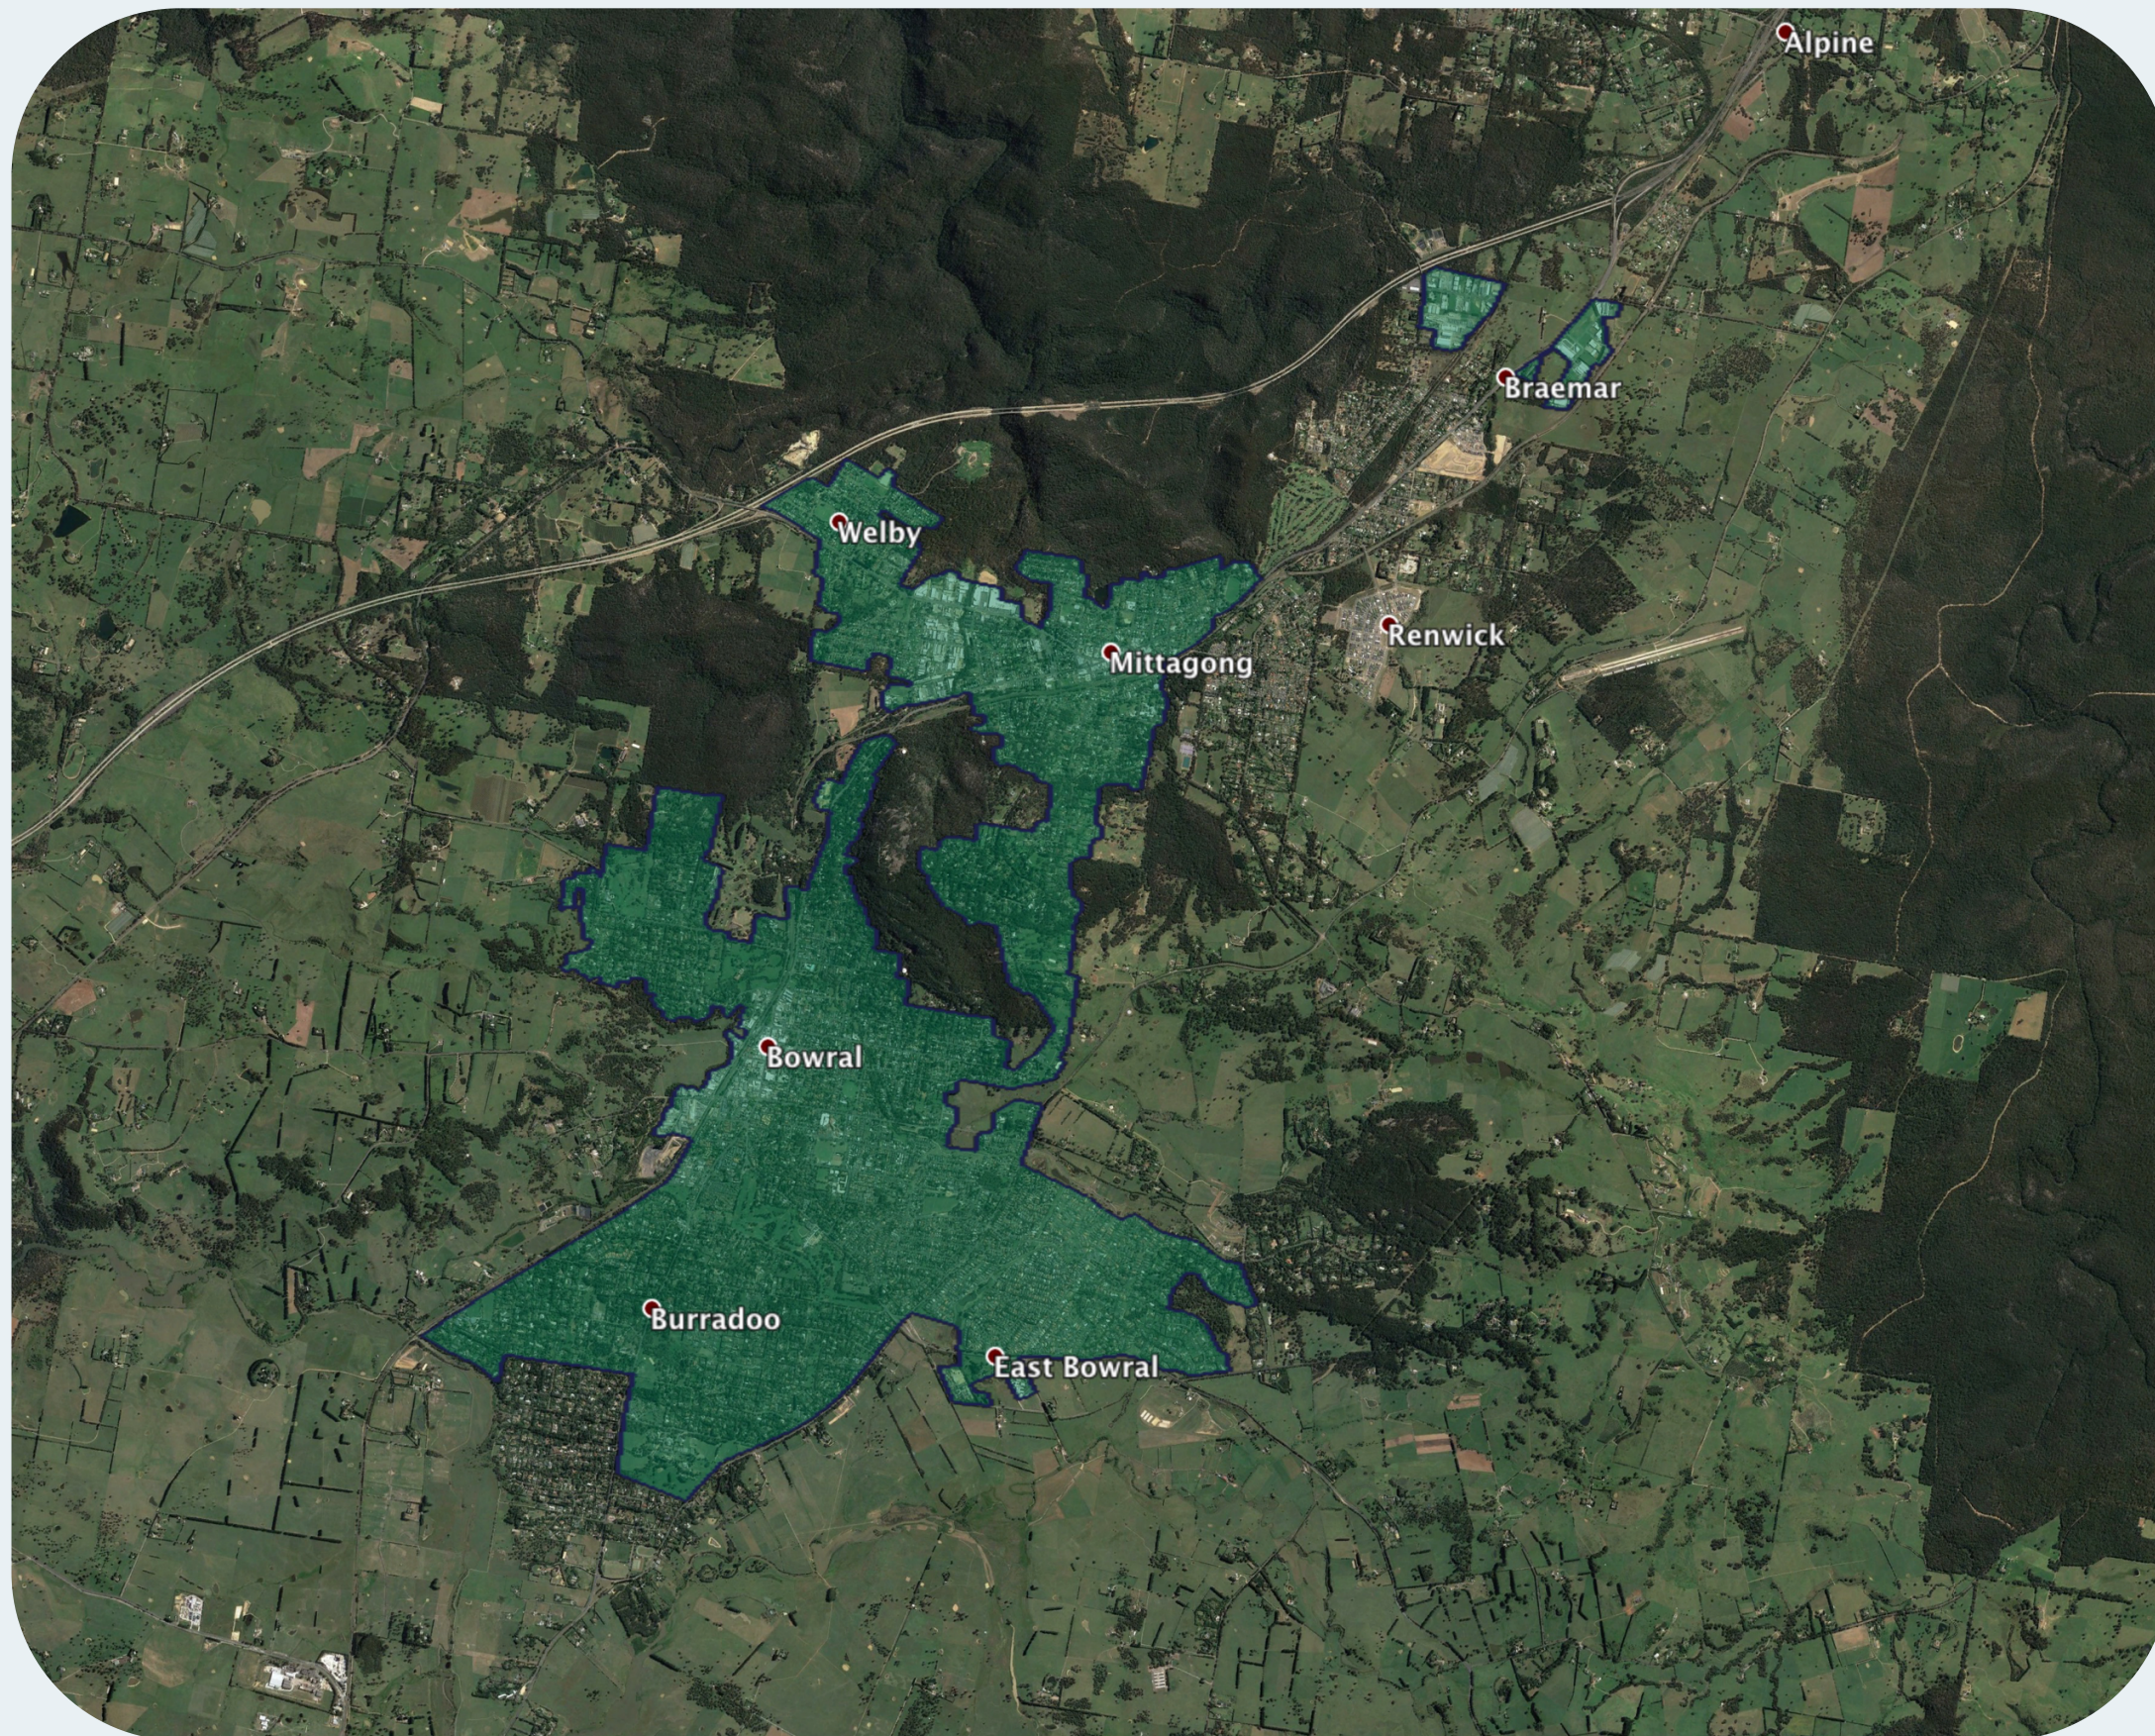

# nbn™ Business Fibre Zone indicative map – Bowral and surrounds

The nbn™ Business Fibre Initiative is available to businesses right across the country.

The areas highlighted on this map, are part of an nbn™ Business Fibre Zone that is eligible for business nbn™ Enterprise Ethernet.

## Key

-  nbn™ Business Fibre Zone
-  Adjacent/nearby nbn™ Business Fibre Zone (where relevant)