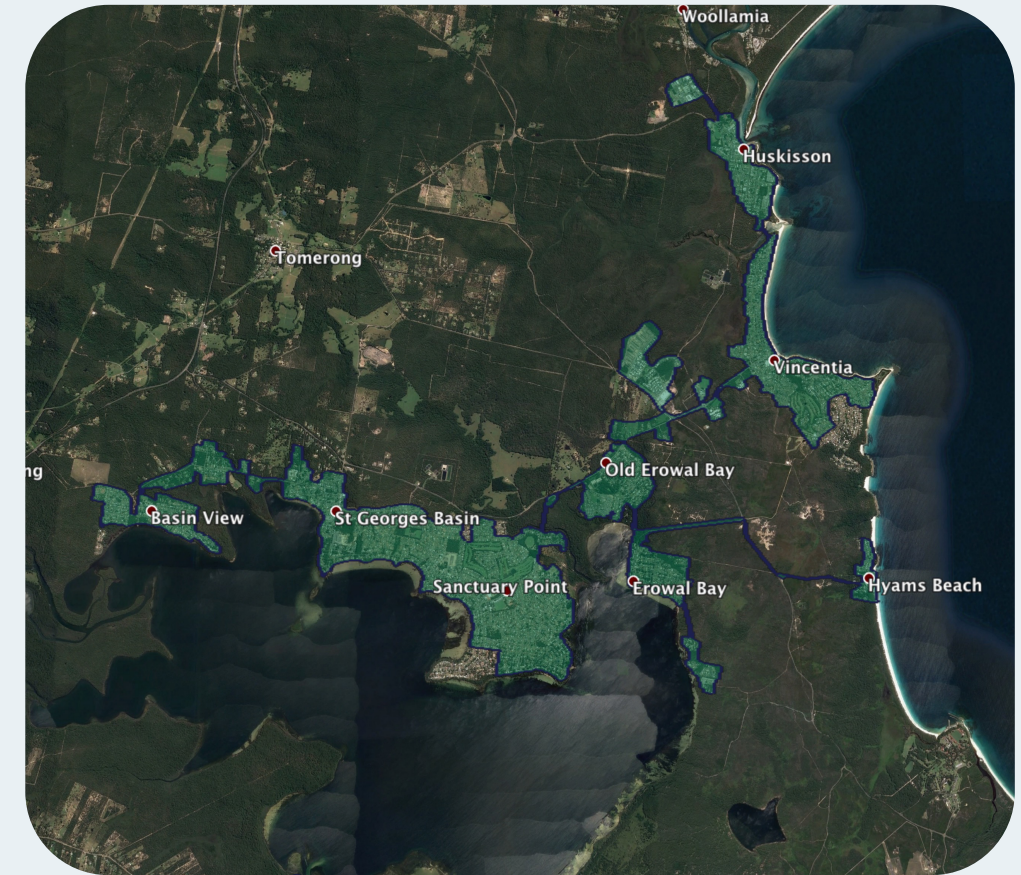

nbn™ Business Fibre Zone indicative map – Shoalhaven and surrounds

The nbn™ Business Fibre Initiative is available to businesses right across the country.

The areas highlighted on this map, are part of an nbn™ Business Fibre Zone that is eligible for business nbn™ Enterprise Ethernet.