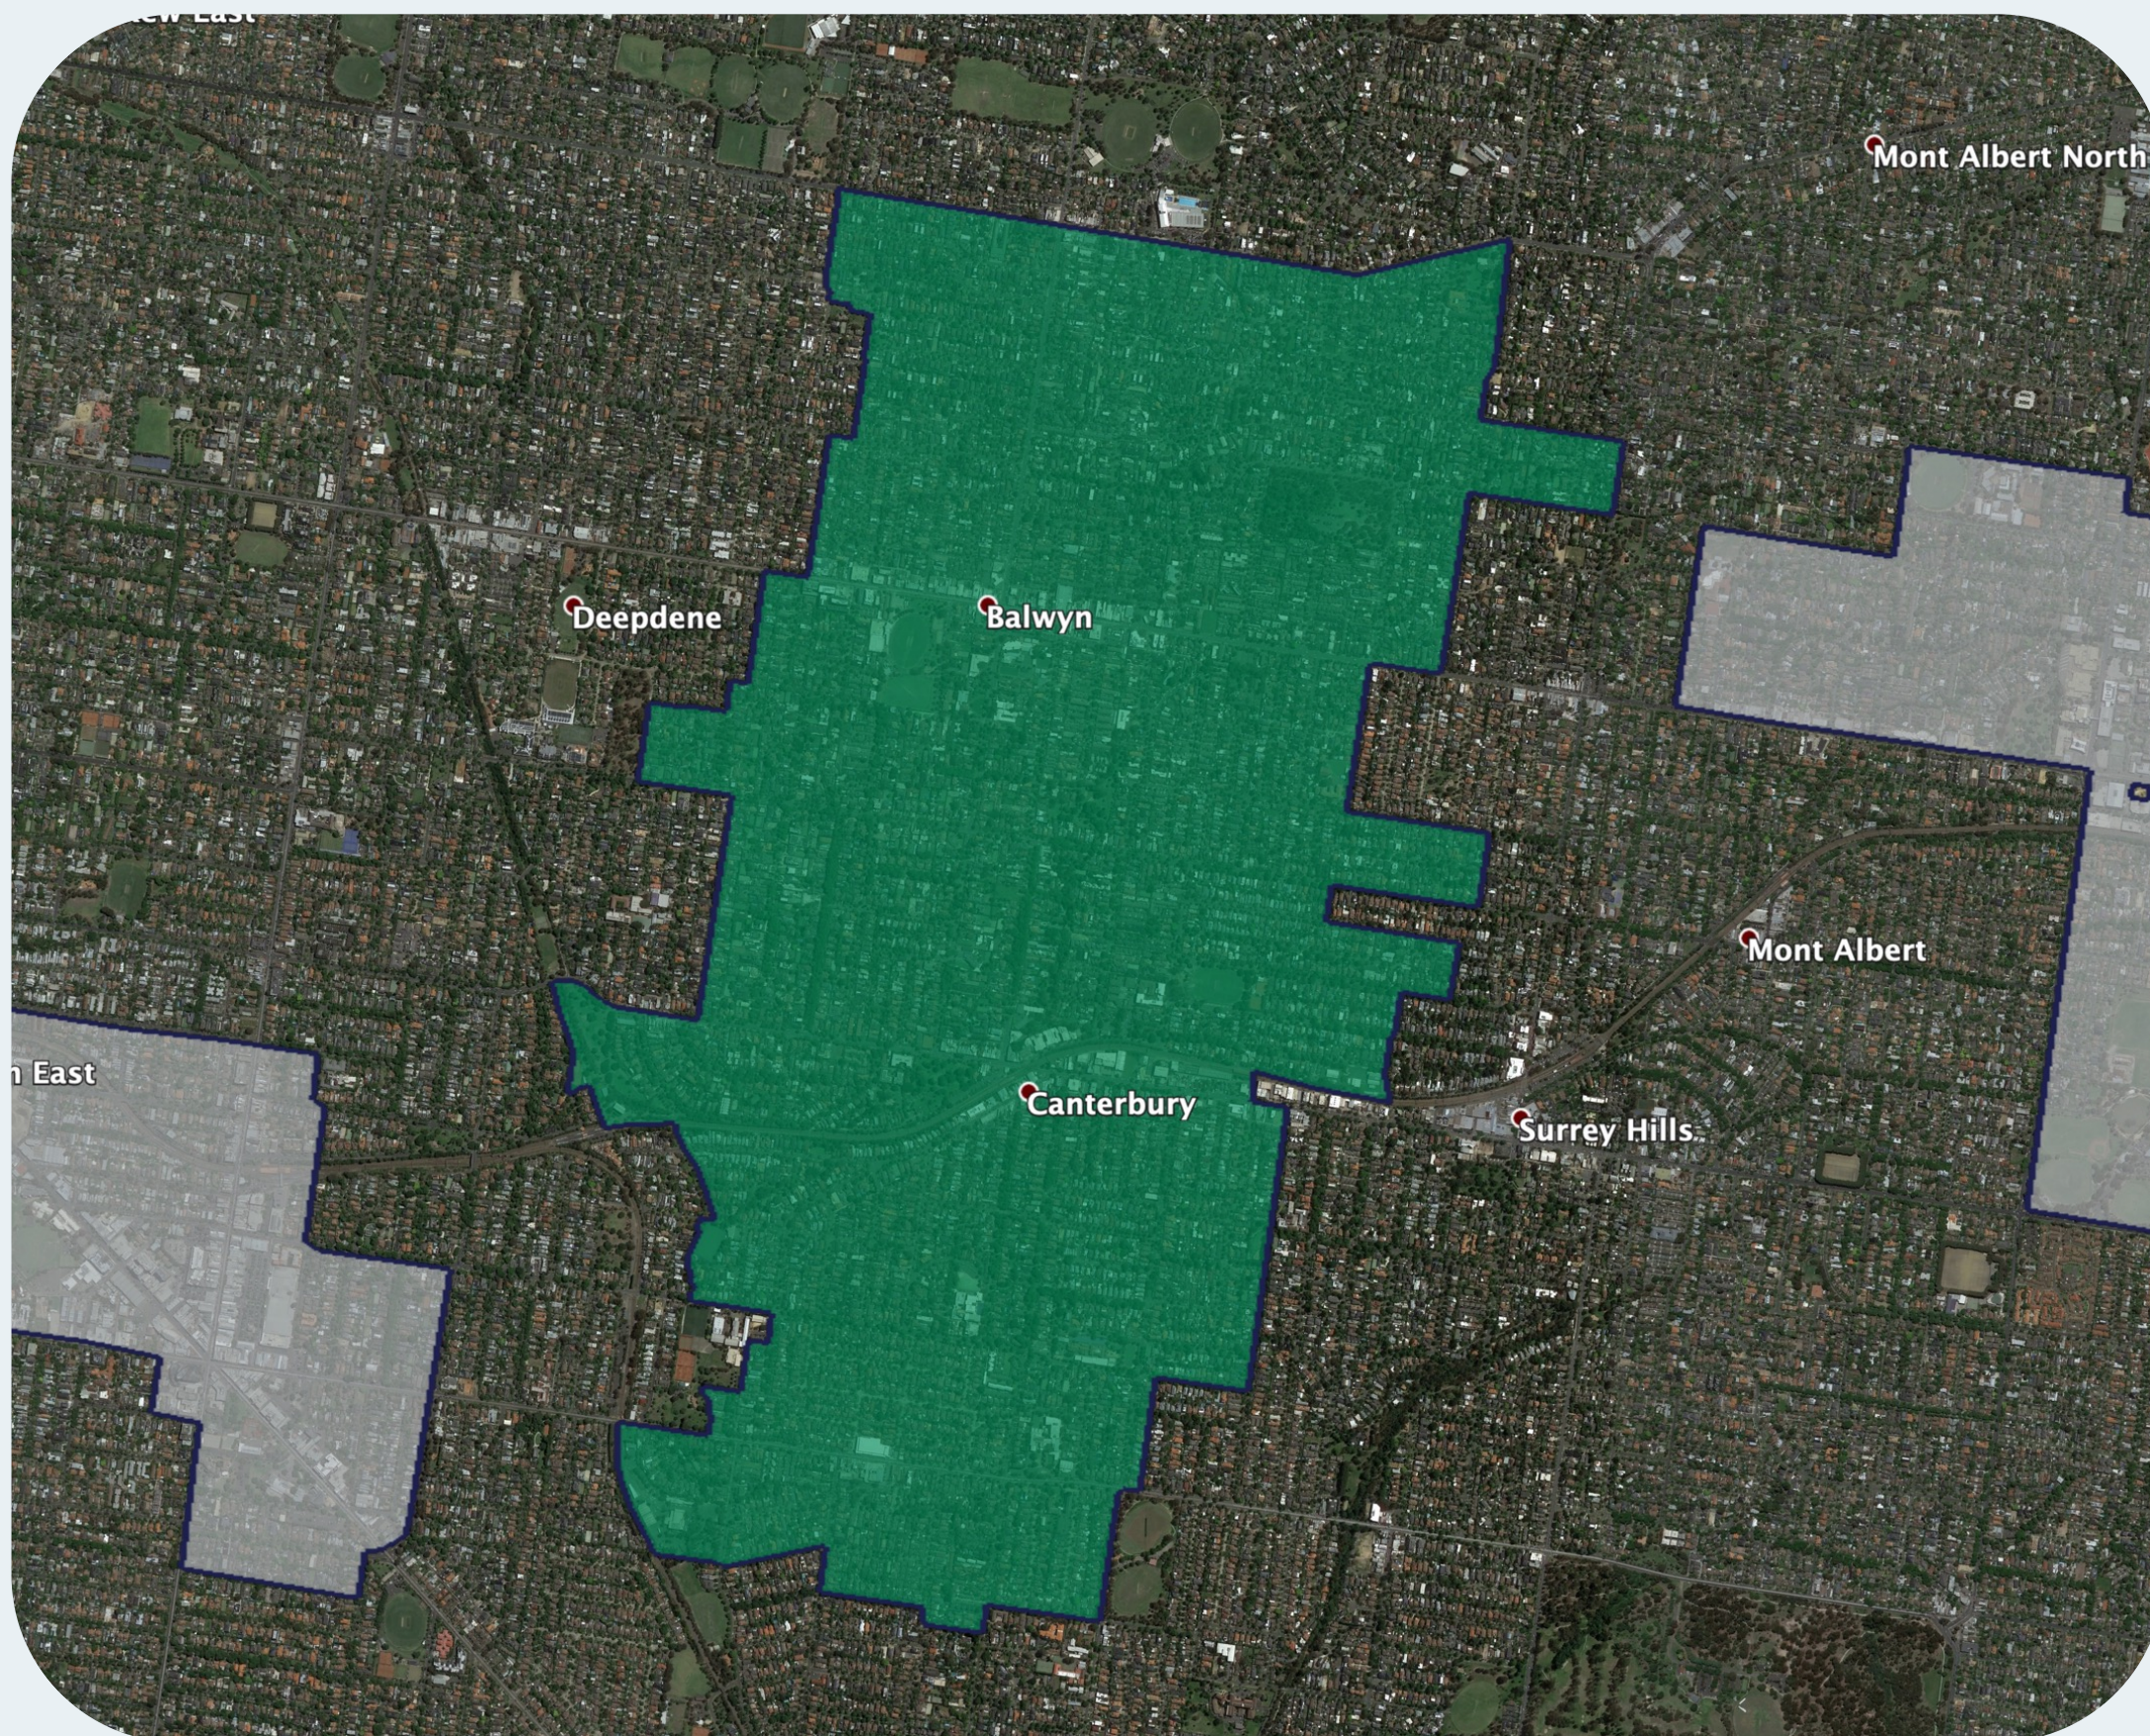

nbn™ Business Fibre Zone indicative map – Balwyn – Surrey Hills and surrounds

The nbn™ Business Fibre Initiative is available to businesses right across the country.

The areas highlighted on this map, are part of an nbn™ Business Fibre Zone that is eligible for business nbn™ Enterprise Ethernet.

To find out more about the Fibre Initiative contact your service provider, or visit: nbn.com.au/businessfibre

Key

-  nbn™ Business Fibre Zone
-  Adjacent/nearby nbn™ Business Fibre Zone (where relevant)