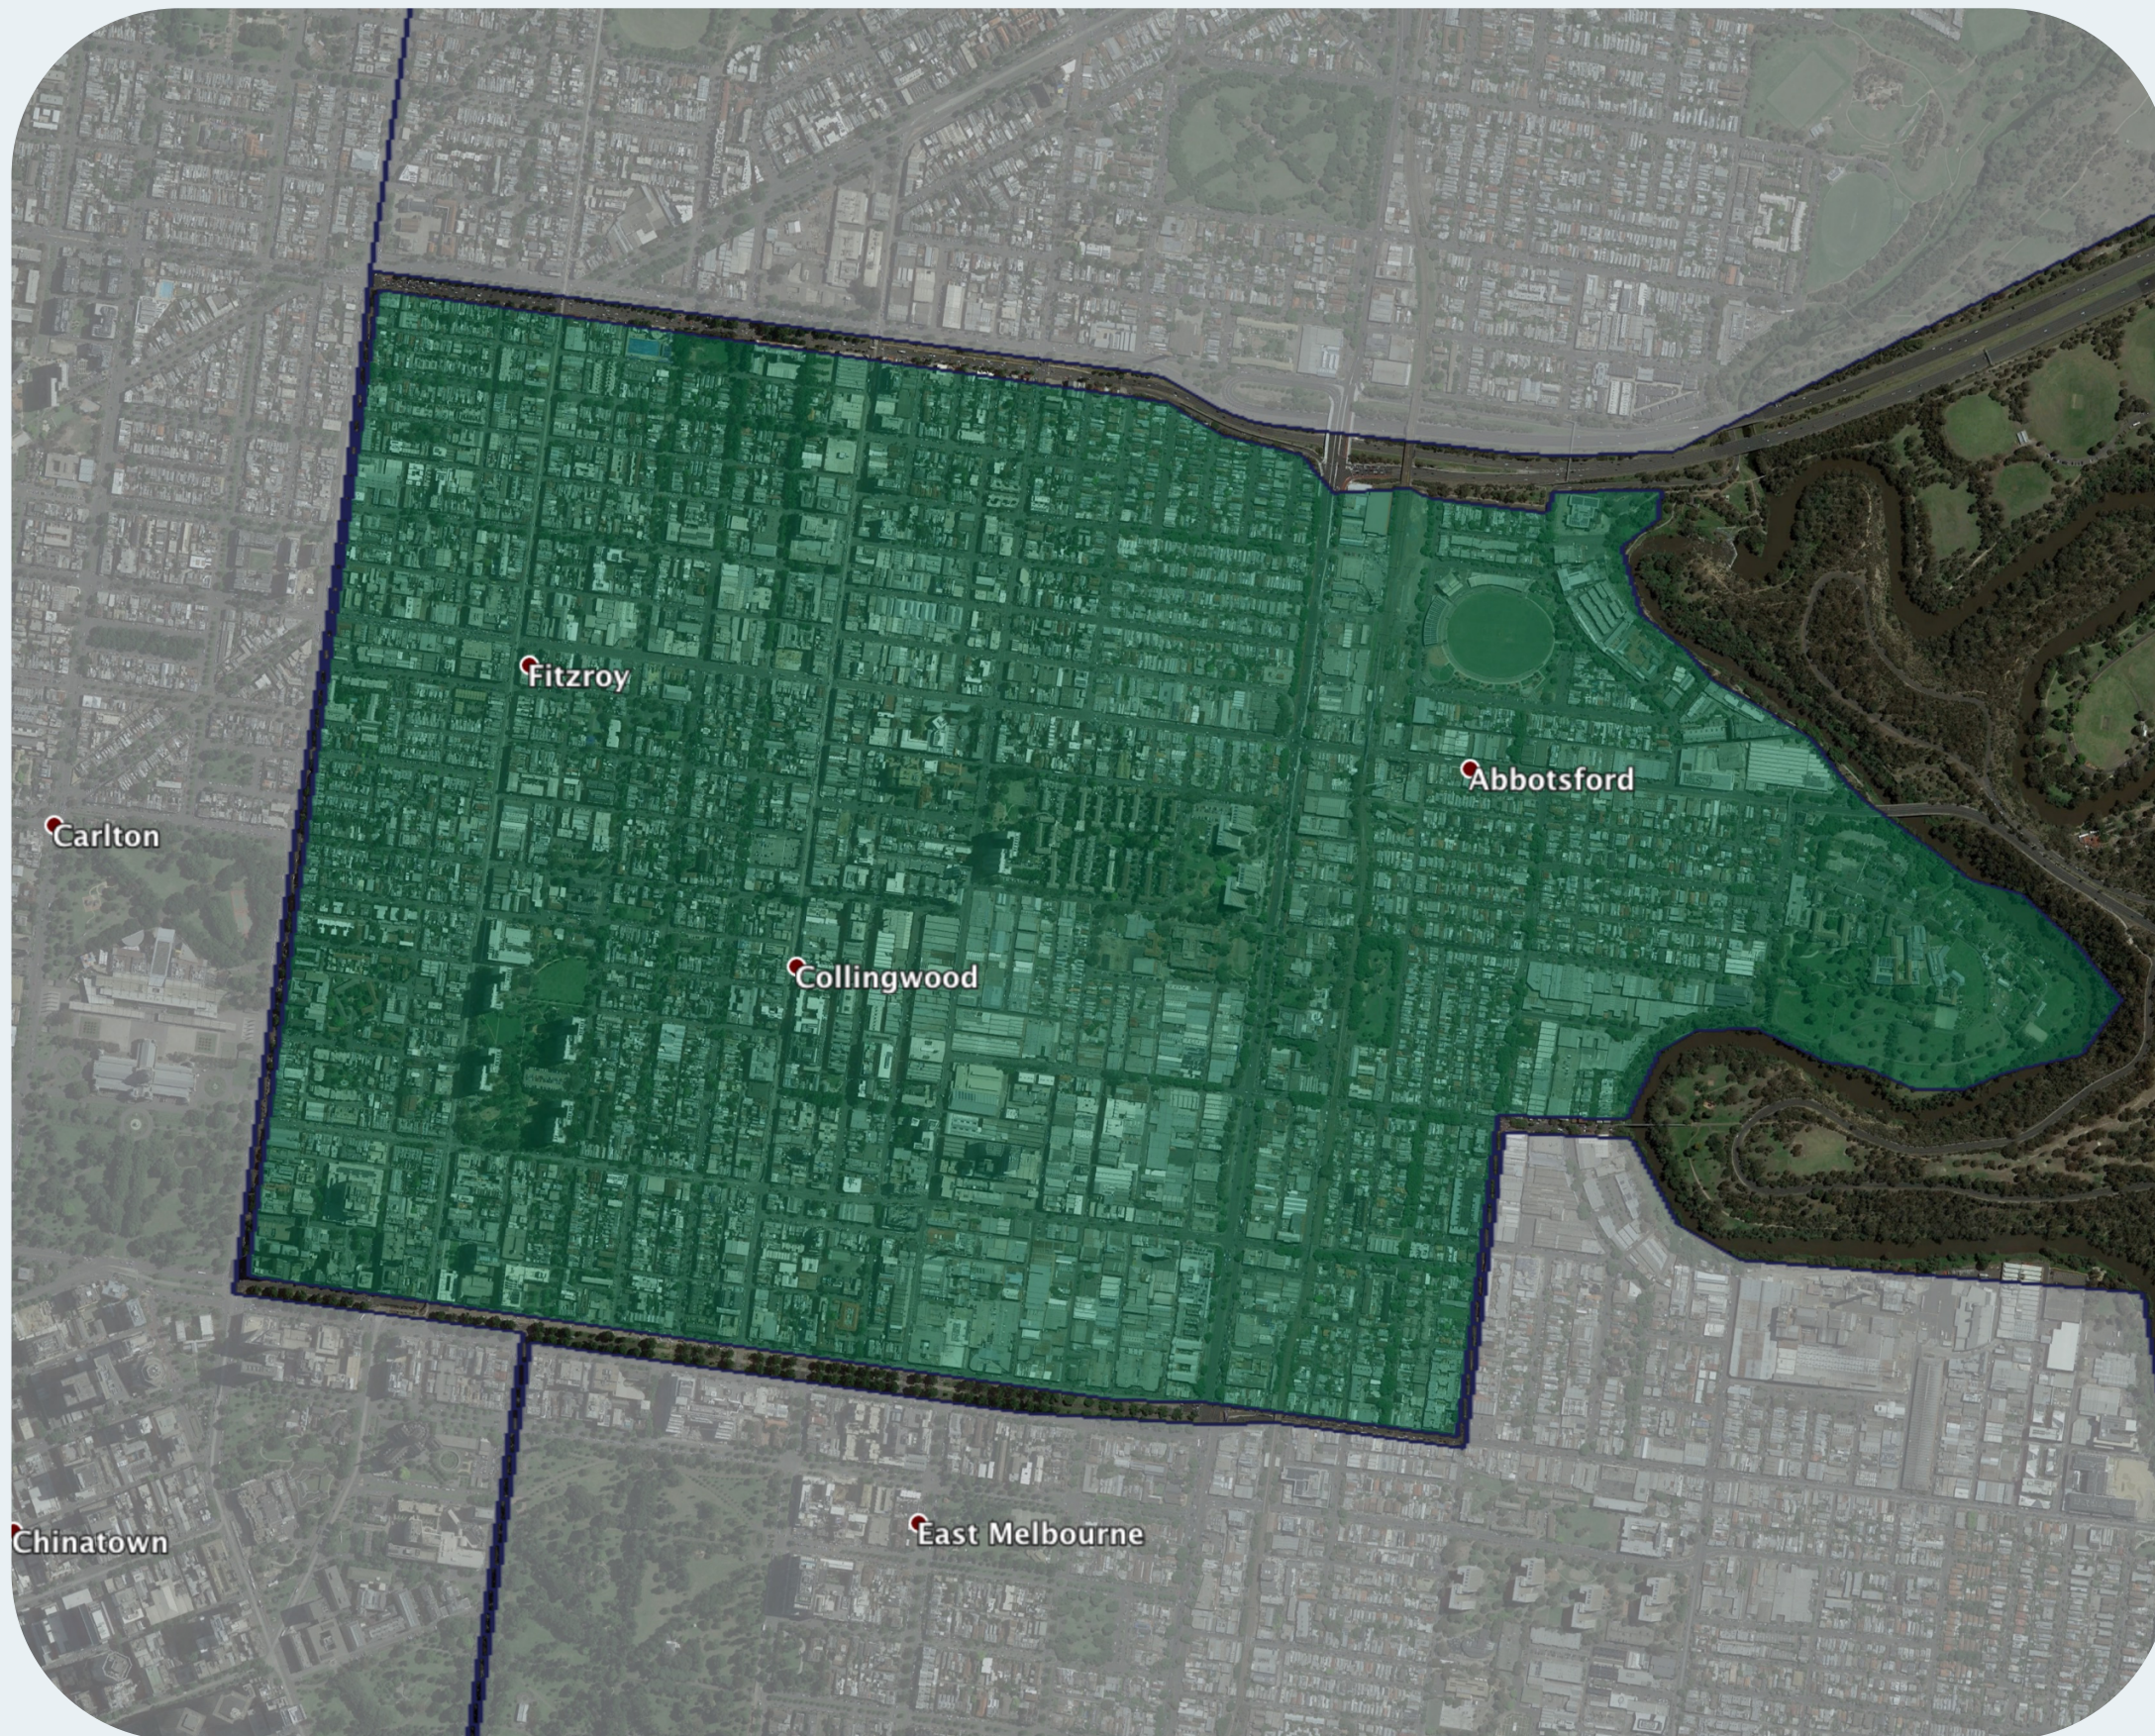

nbn™ Business Fibre Zone indicative map – Collingwood and surrounds

The nbn™ Business Fibre Initiative is available to businesses right across the country.

The areas highlighted on this map, are part of an nbn™ Business Fibre Zone that is eligible for business nbn™ Enterprise Ethernet.

To find out more about the Fibre Initiative contact your service provider, or visit: nbn.com.au/businessfibre

Key

-  nbn™ Business Fibre Zone
-  Adjacent/nearby nbn™ Business Fibre Zone (where relevant)