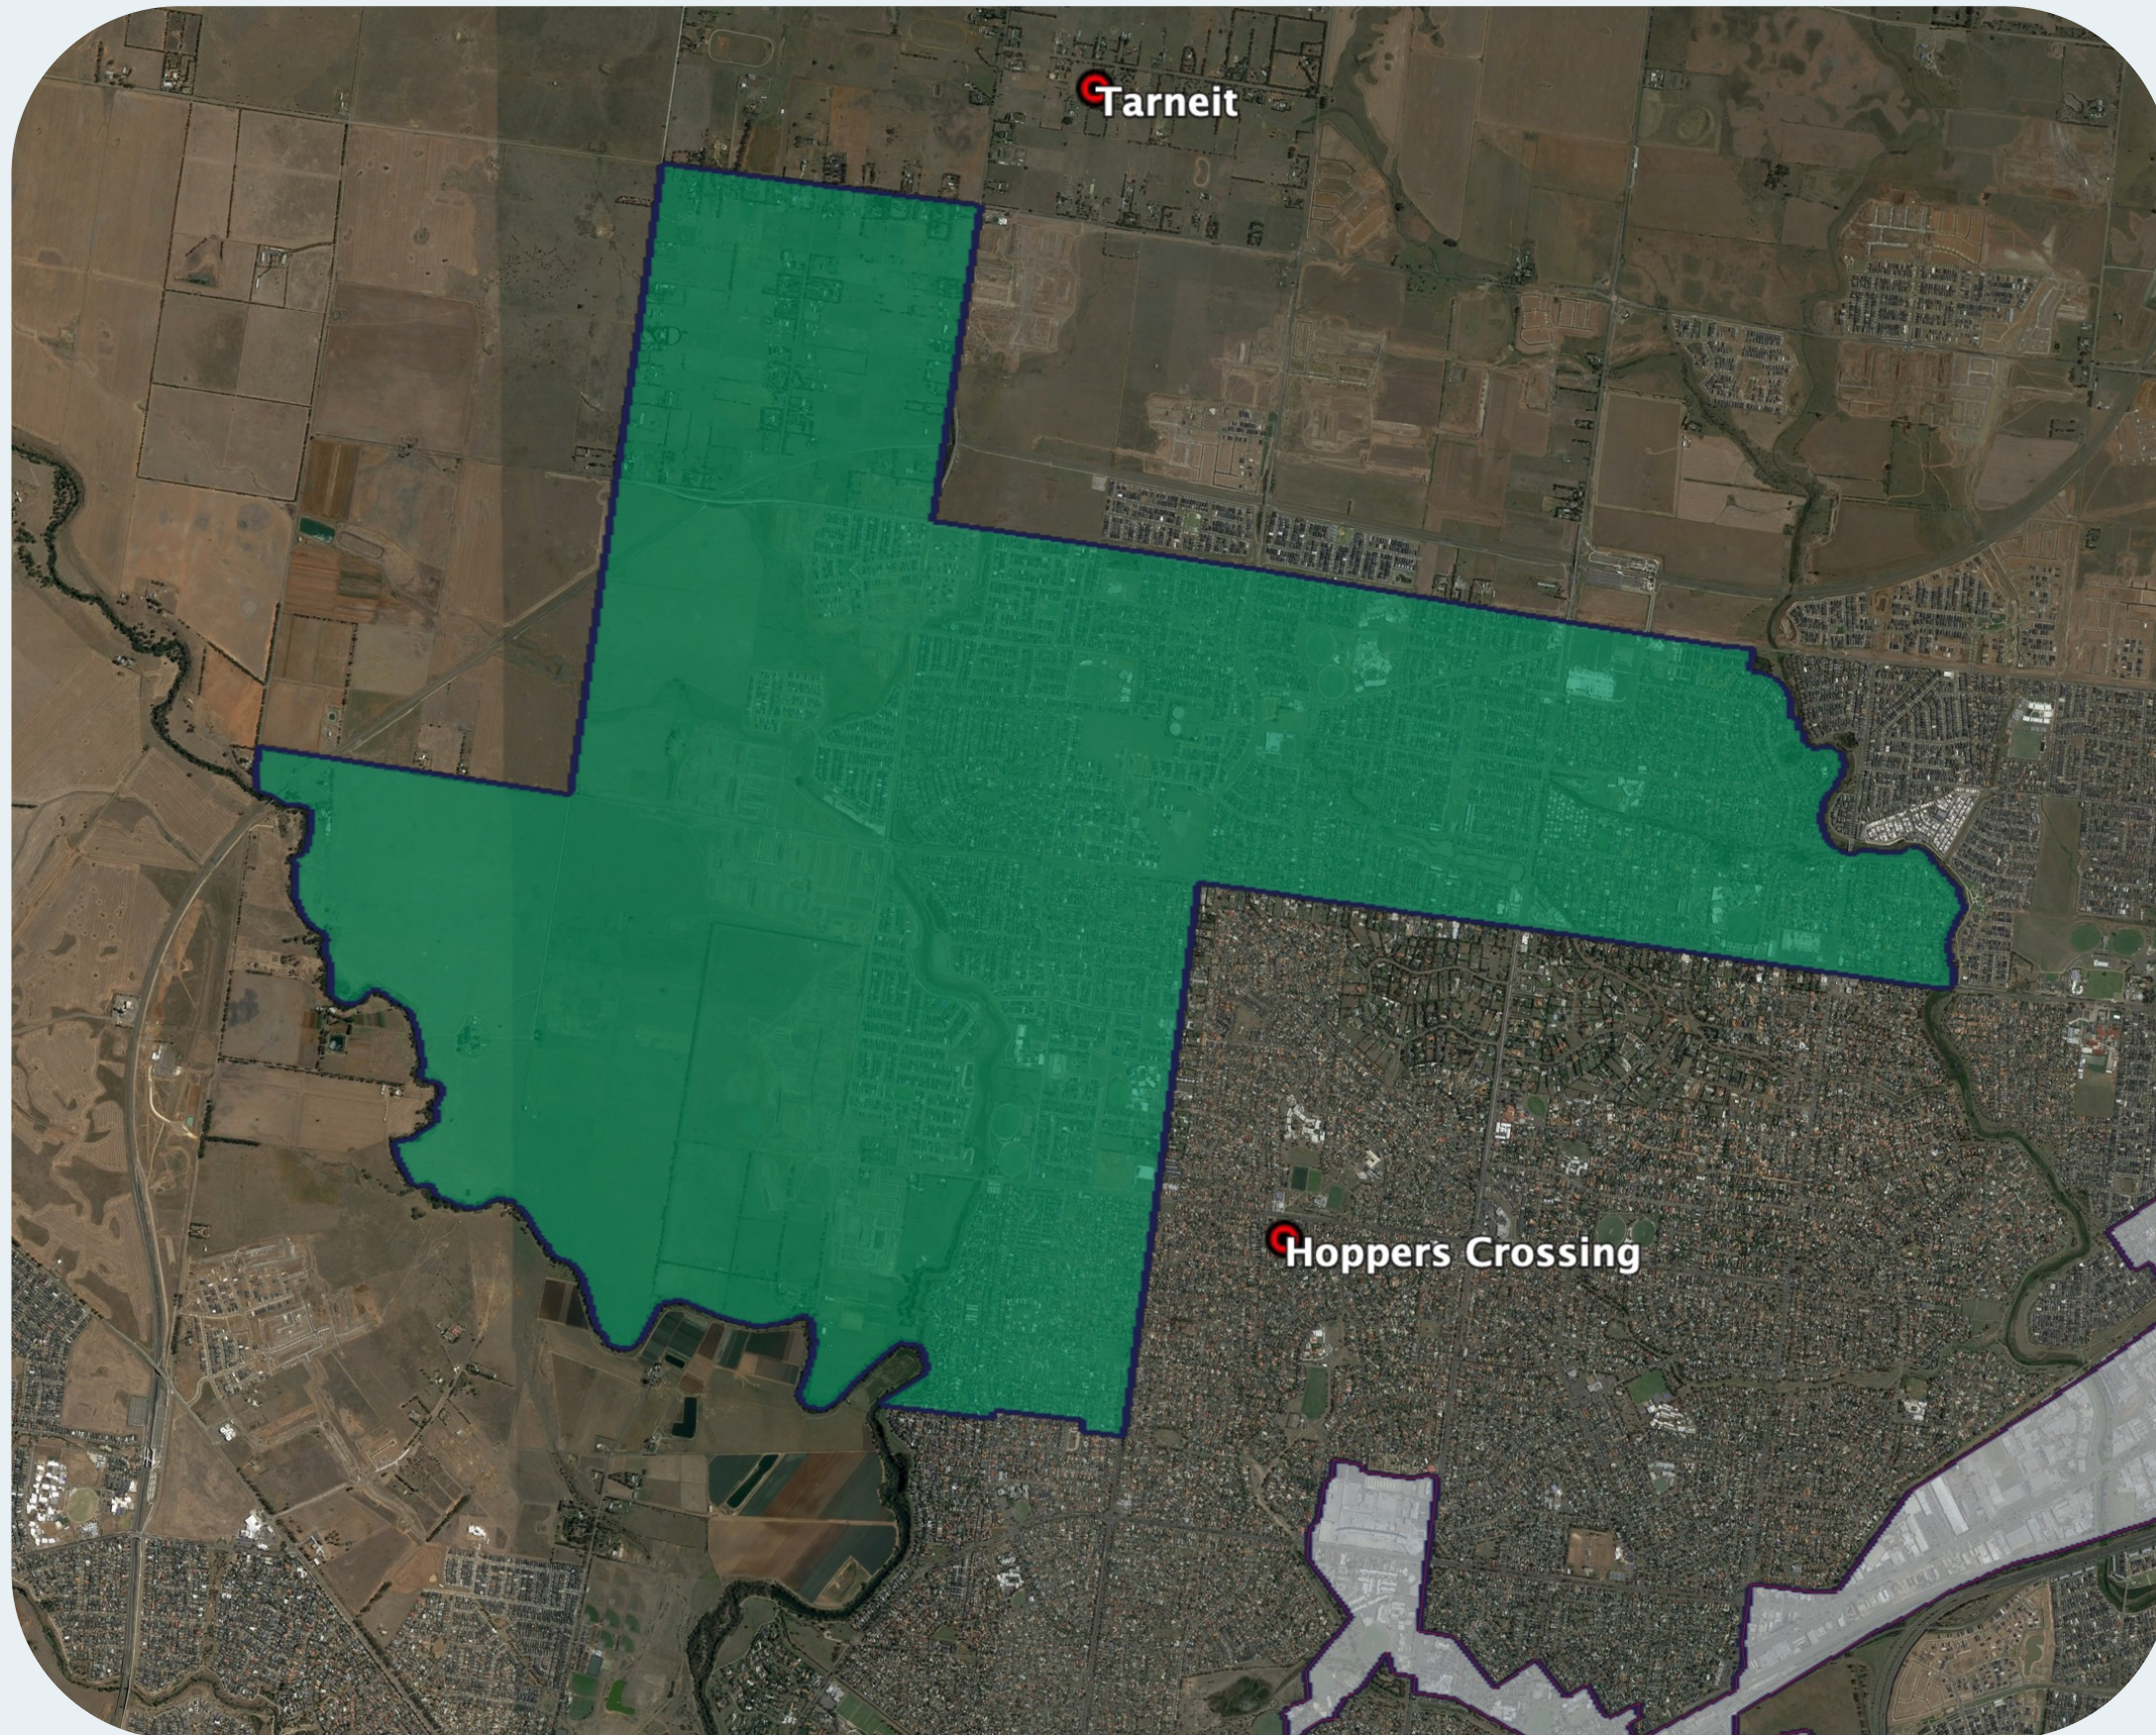

nbn™ Business Fibre Zone indicative map – Tarneit and surrounds

The **nbn™** Business Fibre Initiative is available to businesses right across the country.

The area highlighted on this map, is part of an **nbn™** Business Fibre Zone that is eligible for business **nbn™** Enterprise Ethernet.

To find out more about the Fibre Initiative contact your service provider, or visit:
nbn.com.au/businessfibre

Key

-  nbn™ Business Fibre Zone
-  Adjacent/nearby nbn™ Business Fibre Zone (where relevant)