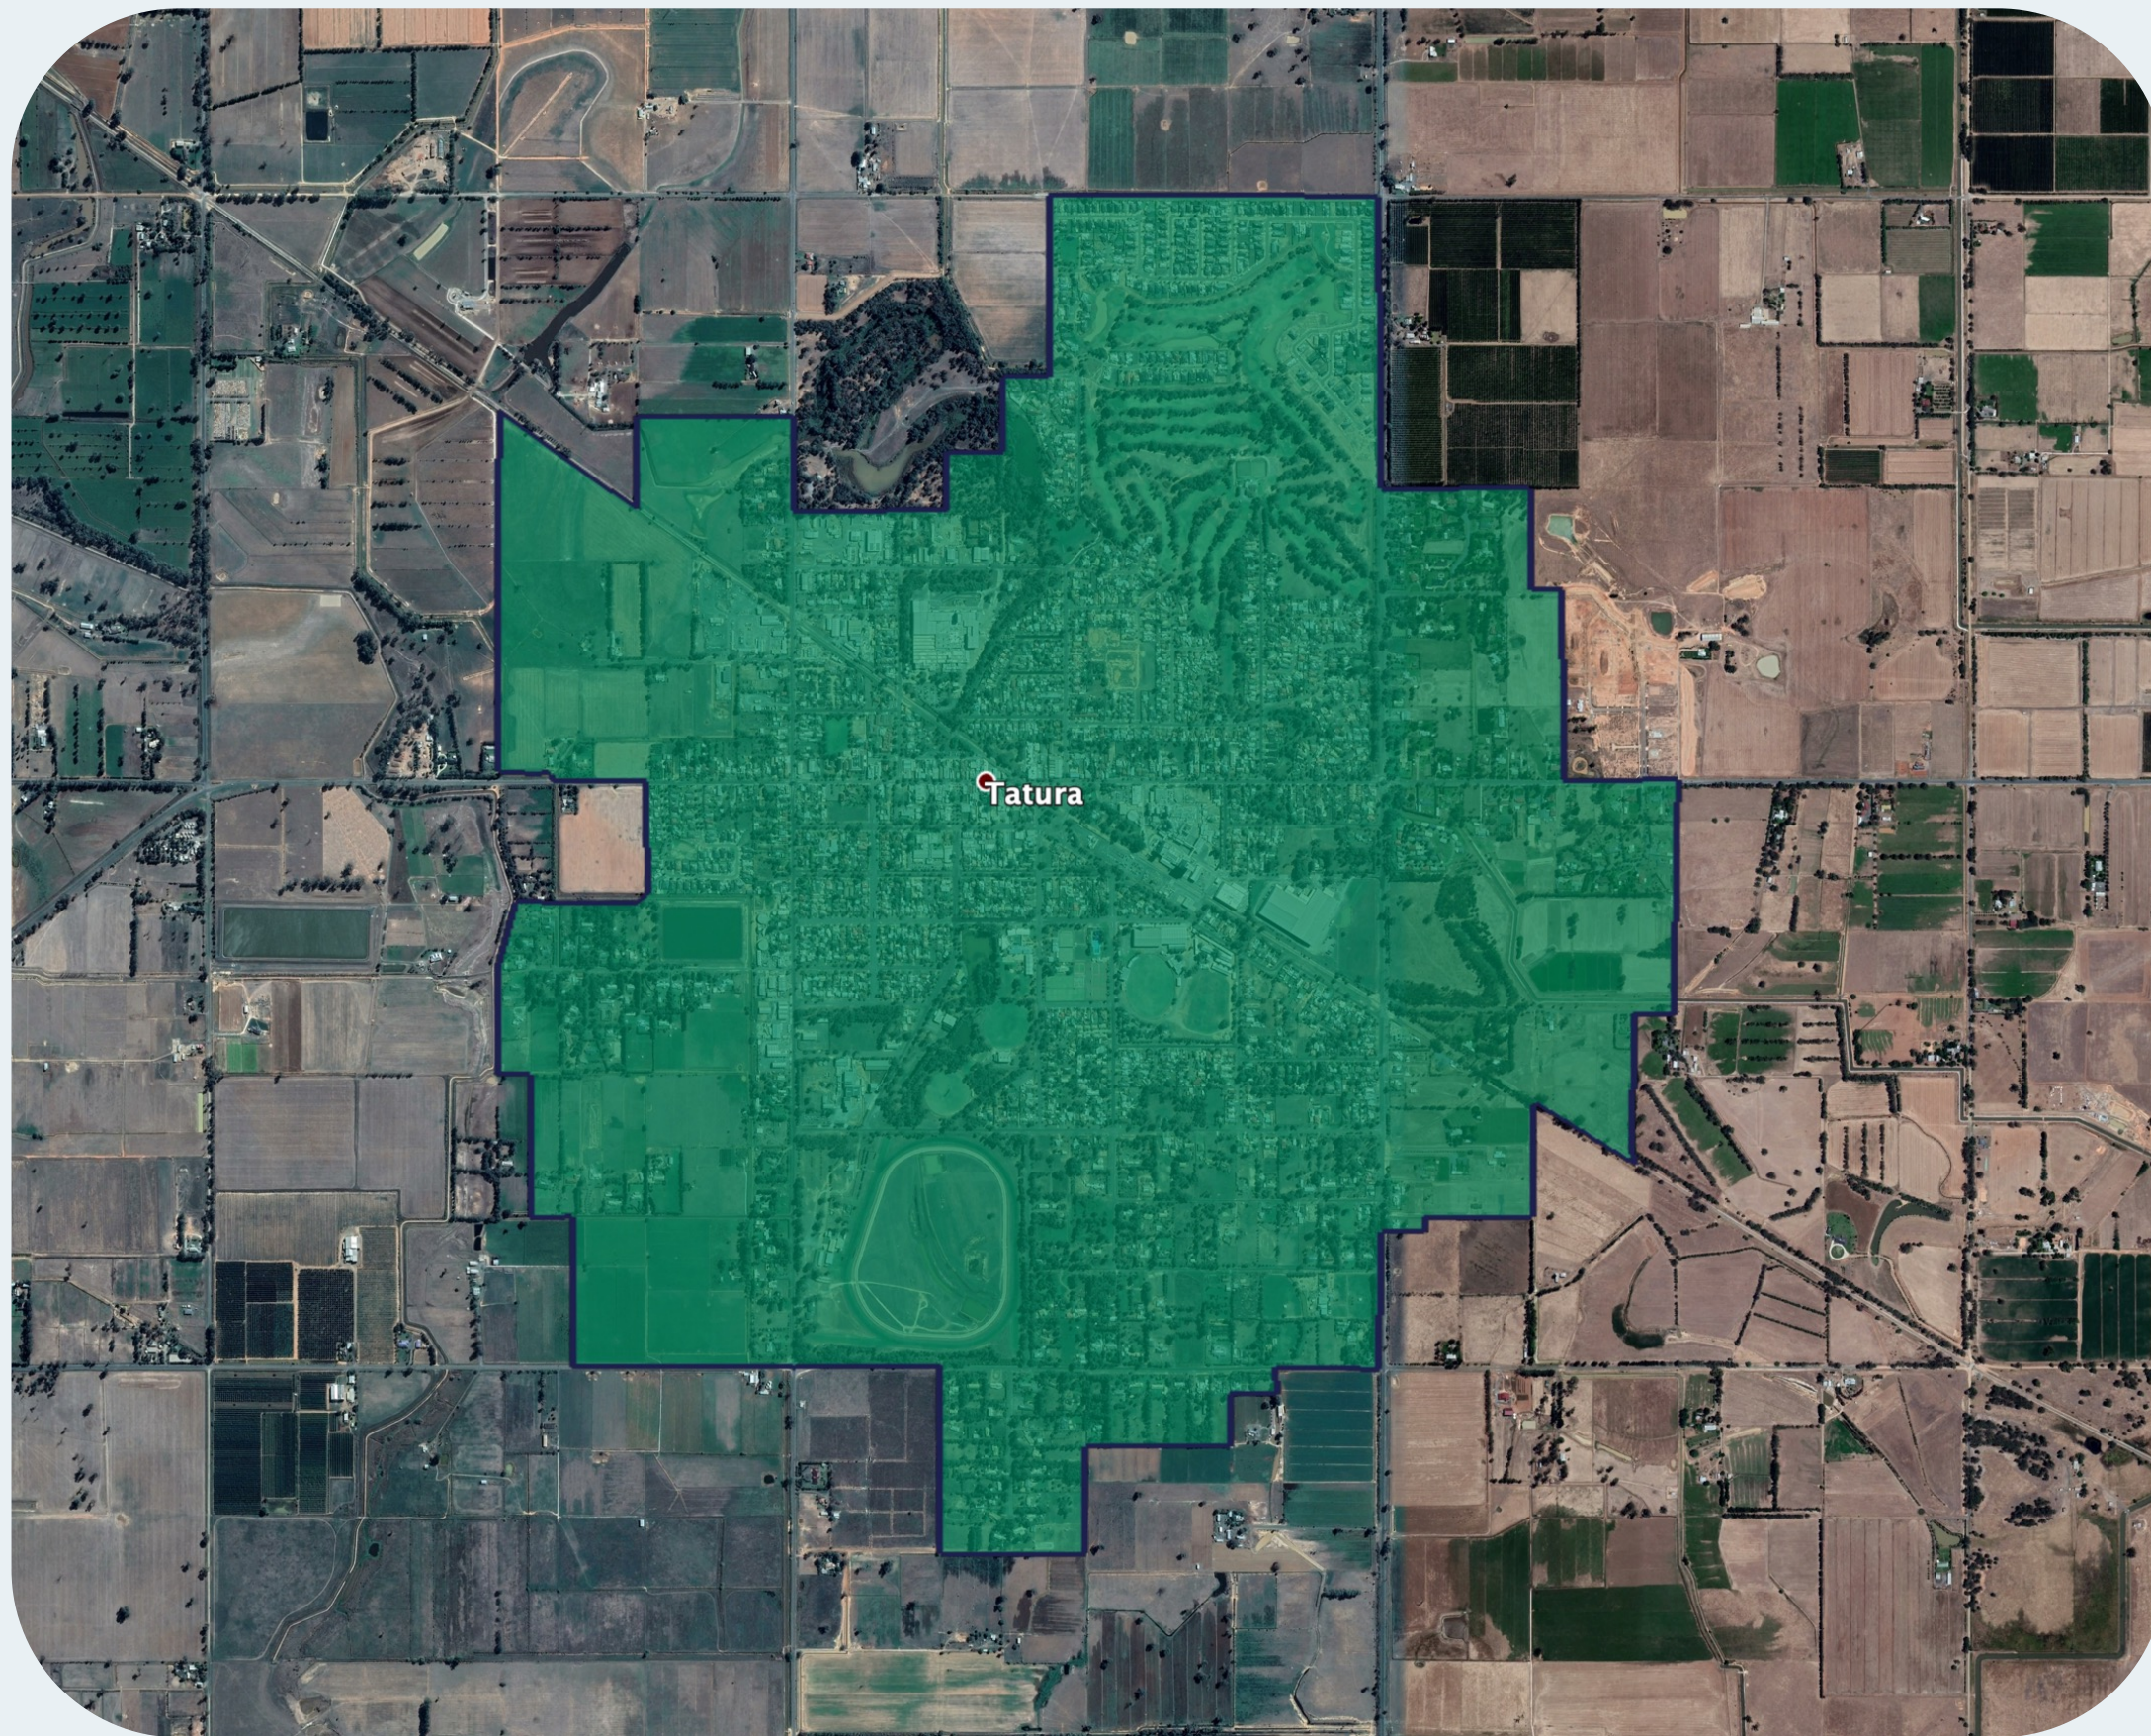

nbn™ Business Fibre Zone indicative map – Tatura and surrounds

The nbn™ Business Fibre Initiative is available to businesses right across the country.

The area highlighted on this map, is part of an nbn™ Business Fibre Zone that is eligible for business nbn™ Enterprise Ethernet.

To find out more about the Fibre Initiative contact your service provider, or visit: nbn.com.au/businessfibre

Key

-  nbn™ Business Fibre Zone
-  Adjacent/nearby nbn™ Business Fibre Zone (where relevant)